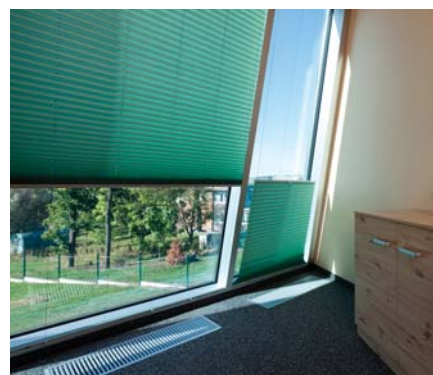

HEADQUARTER OF LESY ČR

place of realization
Zlín, Czech Republic

date
2012

product: Pleated blinds

specification: Manual control

realized: Montiva s.r.o.
www.montiva.cz