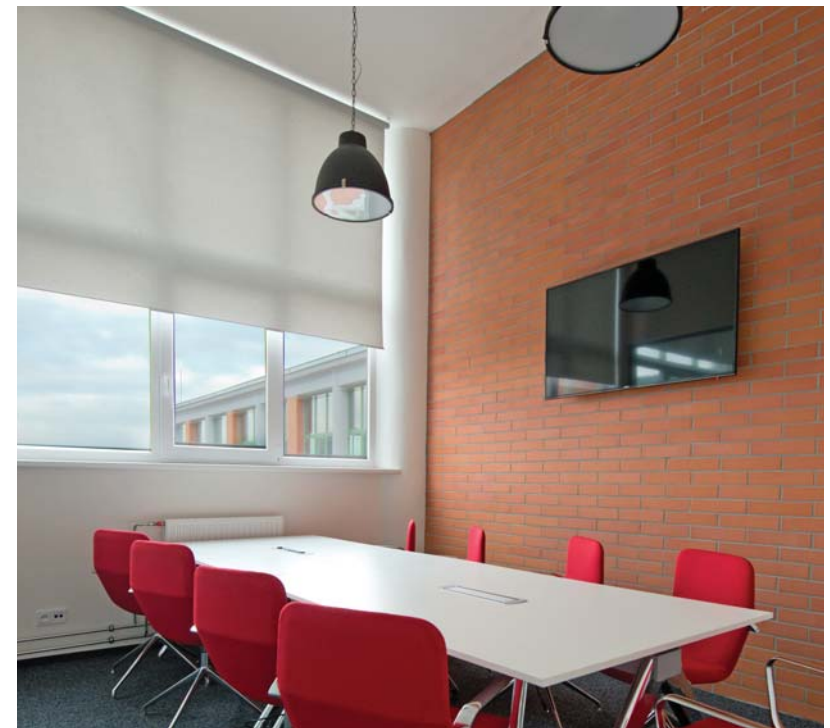

HEADQUARTER OF INCINITY, s. r. o.

place of realization
Zlín, Czech Republic

date
2016

product: Fabric roller blinds
Apollo

specification: Chain control

realized: Montiva s.r.o.
www.montiva.cz