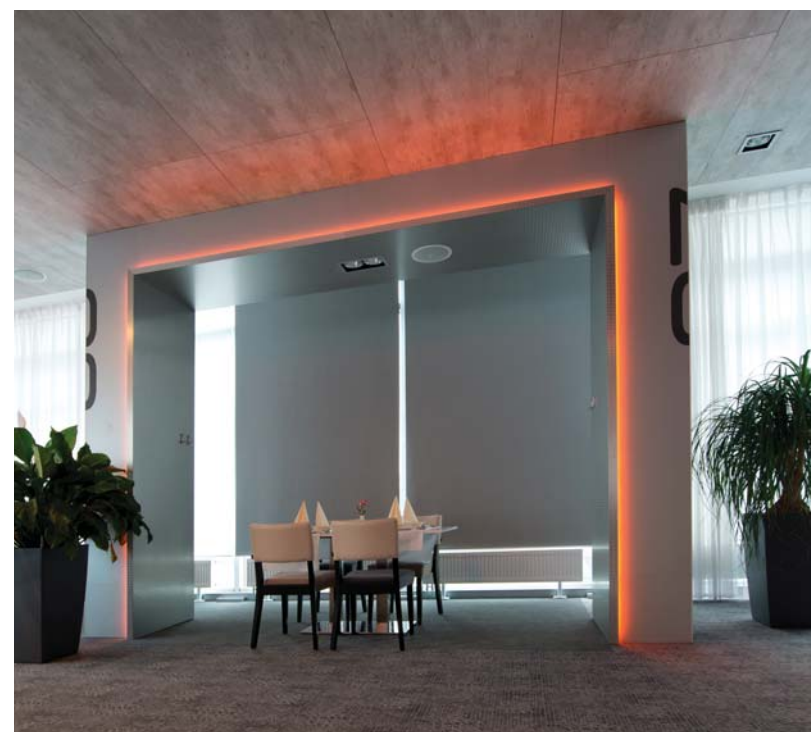

realized: Hamax s.r.o.
www.hamax.sk

RESTAURANT STEELHOUSE

place of realization
Třinec, Czech Republic

date
2013

product: Fabric roller blinds Apollo

specification: Motorized remote control
SOMFY

realized: Impono s.r.o.
www.impono.cz