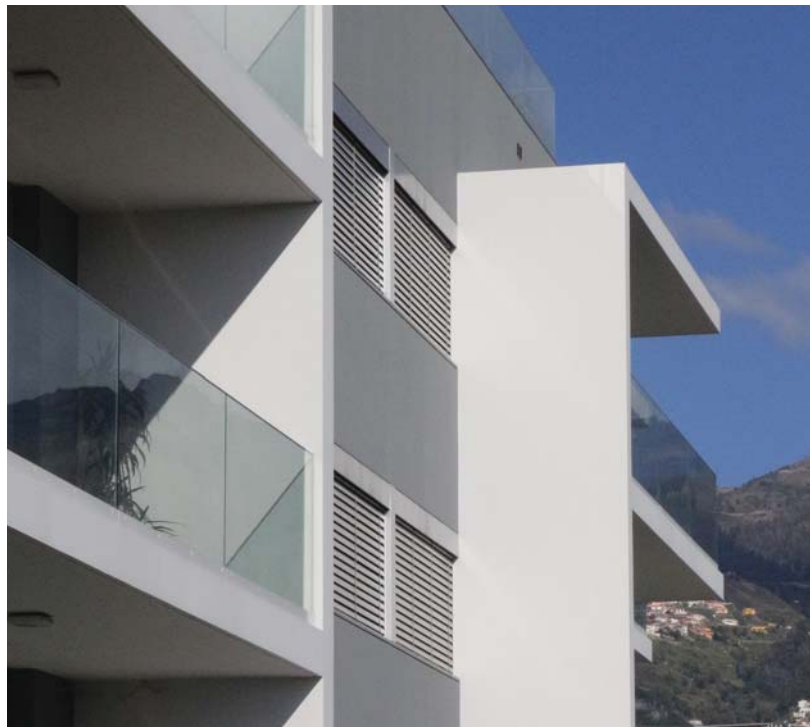

GARDENS RESIDENTIAL COMPLEX

place of realization

Funchal - Madeira, Portugal

date

2013

product: Exterior blinds
C-80

specification: Motorized remote control
SOMFY

realized: LISMARCA, SOCIEDADE
REPRESENTACOES, LDA
www.lismarca.pt