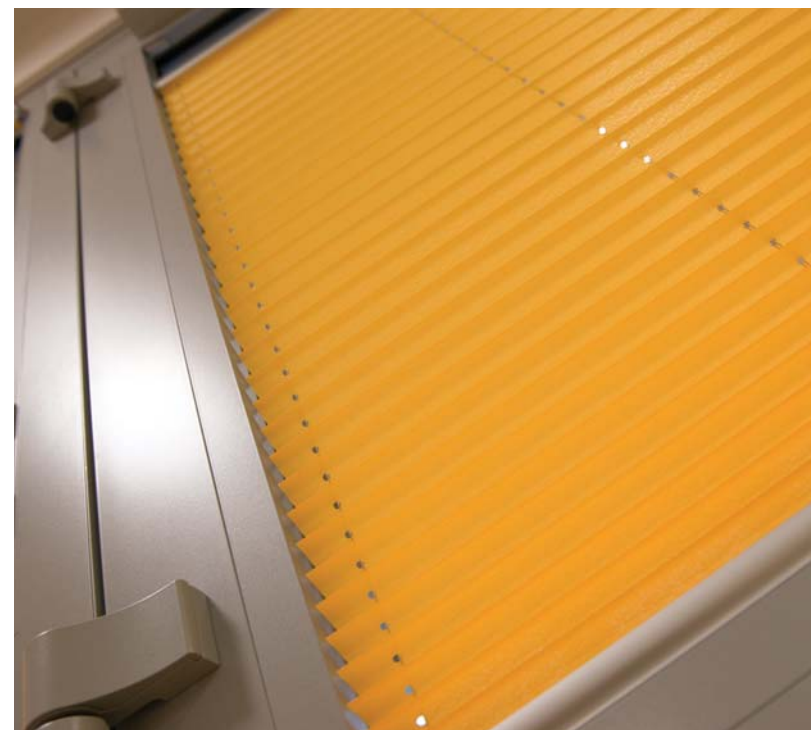

date
2017

product: Pleated blinds

specification: Manual control

realized: eŽaluzie s.r.o.
www.ezaluzie.cz

HEADQUARTER OF LESY ČR

place of realization
Zlín, Czech Republic

date
2012

product: Pleated blinds