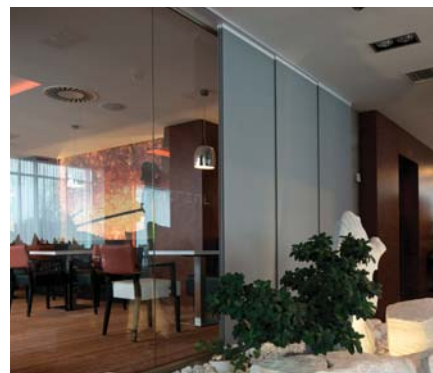

RESTAURANT STEELHOUSE

place of realization
Třinec, Czech Republic

date
2013

product: Japanese sliding panels

specification: Chain control

realized: Impono s.r.o.
www.impono.cz

KINDERGARTEN KOSTKA

place of realization
Vsetín, Czech Republic