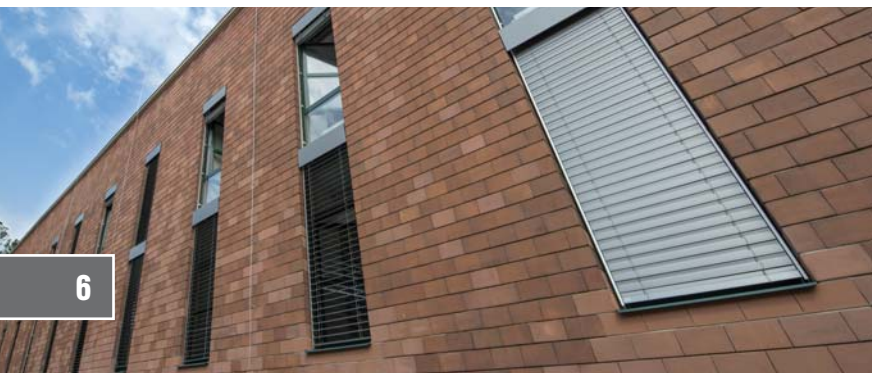

HEADQUARTER OF BRNĚNSKÉ VODÁRNY A KANALIZACE, A.S.

place of realization
Brno, Czech Republic

date
2015

product: Exterior blinds
Z-90 Noval

specification: Motorized remote control
SOMFY

realized: Profiflex s.r.o.
www.profiflex.cz