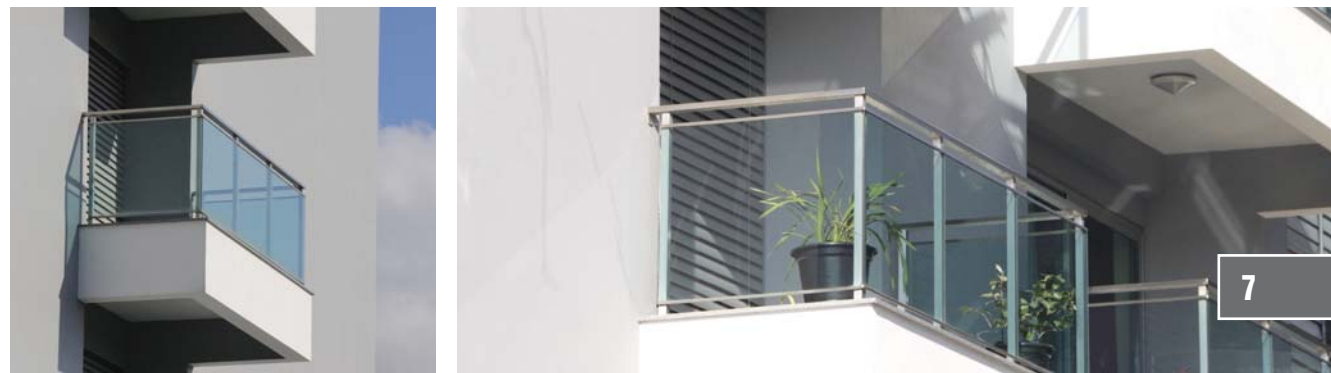

PRIVATE FLATS

place of realization

Funchal - Madeira, Portugal

date

2014

product: Exterior blinds
C-80

specification: Motorized remote control
SOMFY RTS + crank operated

realized: LISMARCA, SOCIEDADE
REPRESENTACOES, LDA
www.lismarca.pt