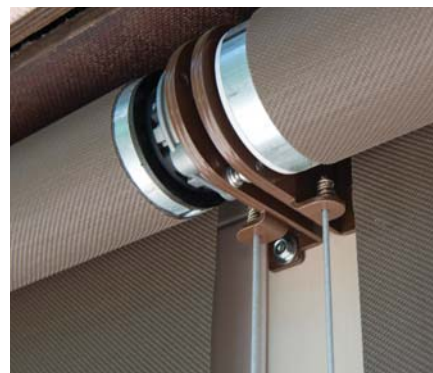

HOLIDAY COTTAGE

place of realization
Bratislava, Slovakia

date
2016

product: Facadeawning
V-ROL 63

specification: Motorized remote control
SOMFY

realized: Bravest - Ing. Jiří Brabc
www.bravest.cz