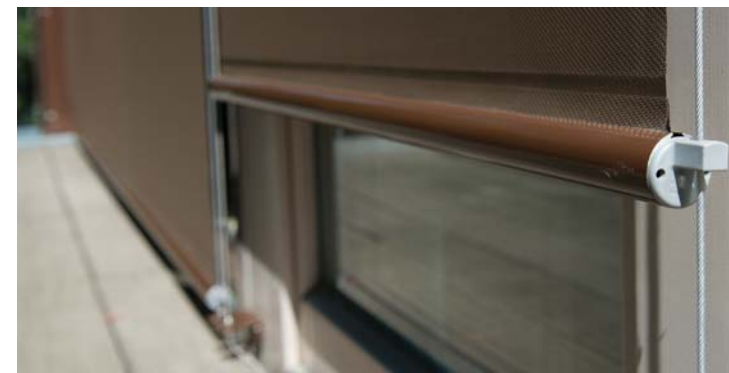

HOLIDAY COTTAGE

place of realization
Bratislava, Slovakia

date
2016

product: Facadeawning
V-ROL 63

specification: Motorized remote control
SOMFY

realized: Bravest - Ing. Jiří Brabc
www.bravest.cz