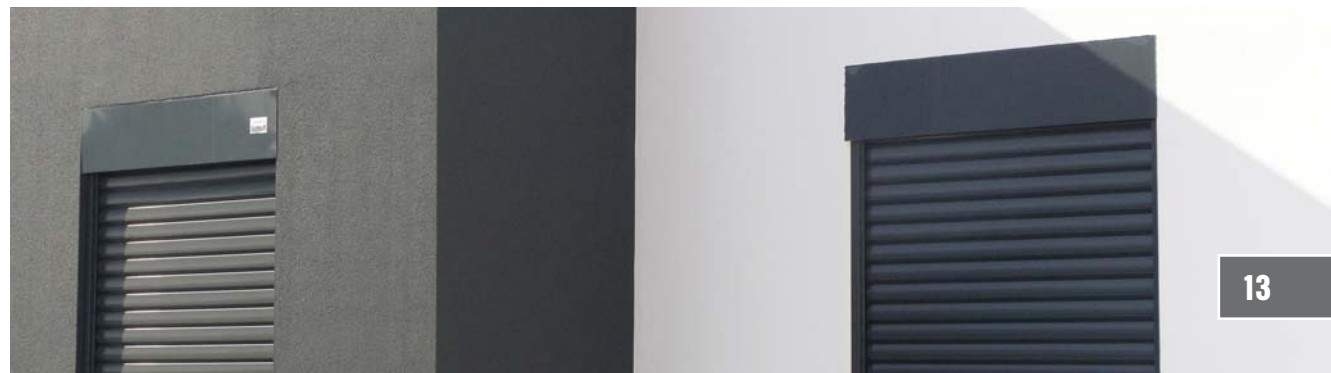

PRIVATE VILLA

place of realization

Funchal - Madeira, Portugal

date

2015

product: All metal blinds
PROTAL

specification: Motorized remote control
SOMFY

realized: LISMARCA, SOCIEDADE
REPRESENTACOES, LDA
www.lismarca.pt