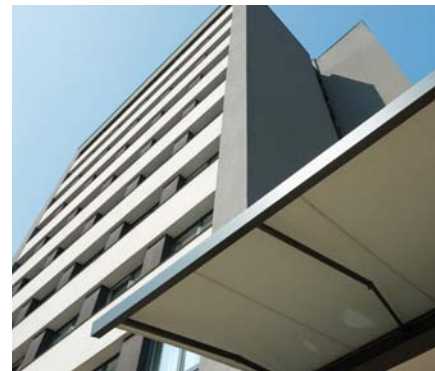

HOTEL CLUB HARMONY

place of realization
Ostrava, Czech Republic

date
2016

product: Segno awning

specification: Motorized remote control
SOMFY

realized: Impono s.r.o.
www.impono.cz

PERGOLAS

PERGOLAS